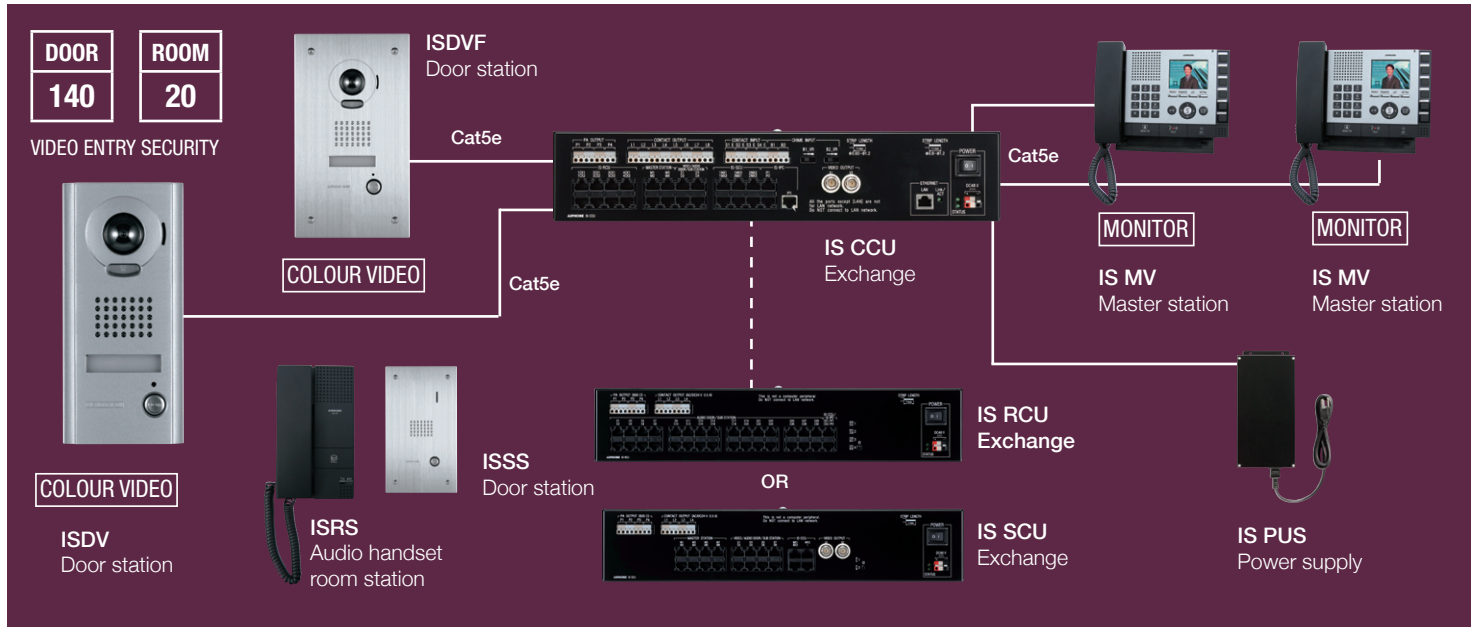

## IS Series

Hardwired/Local System

140 entry and 20 internal stations

**Colour Audio/Video Entry Security system**

### Features

- 140 call points and up to 20 colour video internal stations
- Vandal resistant video and audio door stations
- Digital Pan/Tilt and Zoom
- Hands free or handset communication (master)
- All call and selective call
- Call forwarding
- Call transfer
- Simple Cat5e wiring
- N/O or N/C door release contacts
- All/Zone/Selective paging
- NTSC video output

### Cables

Cat5e cable must be used for all master station, door station and room station connections.

#### IS-DVF

Vandal resistant stainless steel video door station