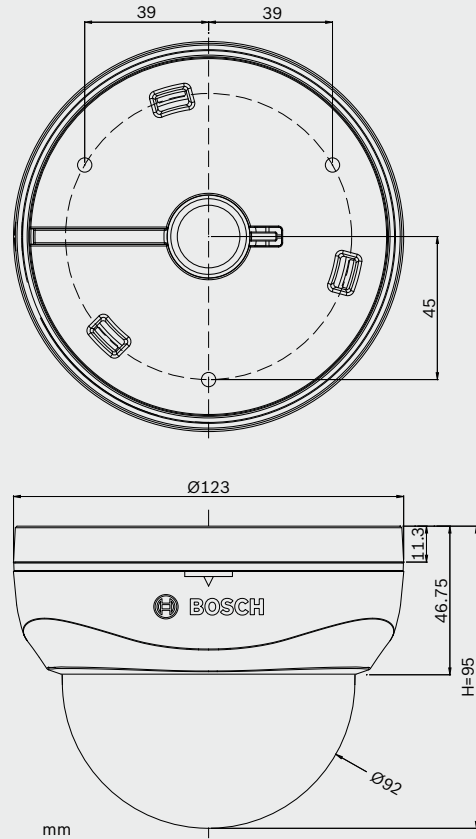

2 | Indoor Dome Camera

Technical Specifications

Technical data	
System	PAL or NTSC
Effective pixels (H x V)	752 x 582 (PAL) 768 x 494 (NTSC)
Image Sensor	1/3-inch High sensitivity CCD
Video Output	Composite: 1 Vpp, 75 Ohm
Sync. System	Internal sync., Line-lock
S/N Ratio (sharpness, AGC off)	50 dB min.
Horizontal resolution	Color: 540 TV Lines (min.) B/W: 580 TV Lines (min.)
Minimum Illumination Varifocal lens (F1.4, 30IRE, AGC max.)	0.05 lx (color) 0.005 lx (ICR, B/W)
Minimum Illumination Fixed lens (F2.0, 30IRE, AGC max.)	0.15 lx (color) 0.05 lx (ICR, B/W)
ESC	1/50 - 1/120,000 (PAL) 1/60 - 1/120,000 (NTSC)
Manual Shutter	1/50(60), 1/100(120), 1/250, 1/500, 1/700, 1/1k, 1/1.6K, 1/2.5K, 1/5K, 1/7K, 1/10K, 1/30K, 1/60K, 1/120K
DNR	Off, Low, Middle, High
White Balance	ATW, Manual, Push
SBLC	Off, Low, Middle, High
AGC	On, Off
Day/Night	Auto, Color, B/W, Ext.
Burst	On, Off
Motion detection	On, Off (4 programmable zones)
Privacy	On, Off (4 programmable zones)
Mirror	On (horizontal), Off
Sharpness	1 - 20
Gamma	0.35, 0.45, 0.6, 0.75
OSD language	English, Chinese
Lens type	DC iris / manual lens
Supply Voltage	24 VAC (±10%) 12 VDC (±10%)
Power Consumption	3.6 W max. / 0.3 A
Operating Temperature	-10°C to +50°C
Operating Humidity	30% to 80% RH
Storage Temperature	-20°C to +60°C
Storage Humidity	20% to 90% RH

Installation/Configuration Notes

Ordering Information

VDC-250F04-10 Dome Camera	VDC-250F04-10
VDC-250F04-20 Dome Camera	VDC-250F04-20
VDC-260V04-10 Dome Camera	VDC-260V04-10
VDC-260V04-20 Dome Camera	VDC-260V04-20

Americas:
Bosch Security Systems, Inc.
130 Perinton Parkway
Fairport, New York, 14450, USA
Phone: +1 800 289 0096
Fax: +1 585 223 9180
security.sales@us.bosch.com
www.boschsecurity.us

Europe, Middle East, Africa:
Bosch Security Systems B.V.
P.O. Box 80002
5600 JB Eindhoven, The Netherlands
Phone: + 31 40 2577 284
Fax: +31 40 2577 330
emea.securitysystems@bosch.com
www.boschsecurity.com

Asia-Pacific:
Robert Bosch (SEA) Pte Ltd, Security Systems
11 Bishan Street 21
Singapore 573943
Phone: +65 6258 5511
Fax: +65 6571 2698
apr.securitysystems@bosch.com
www.boschsecurity.asia

Represented by