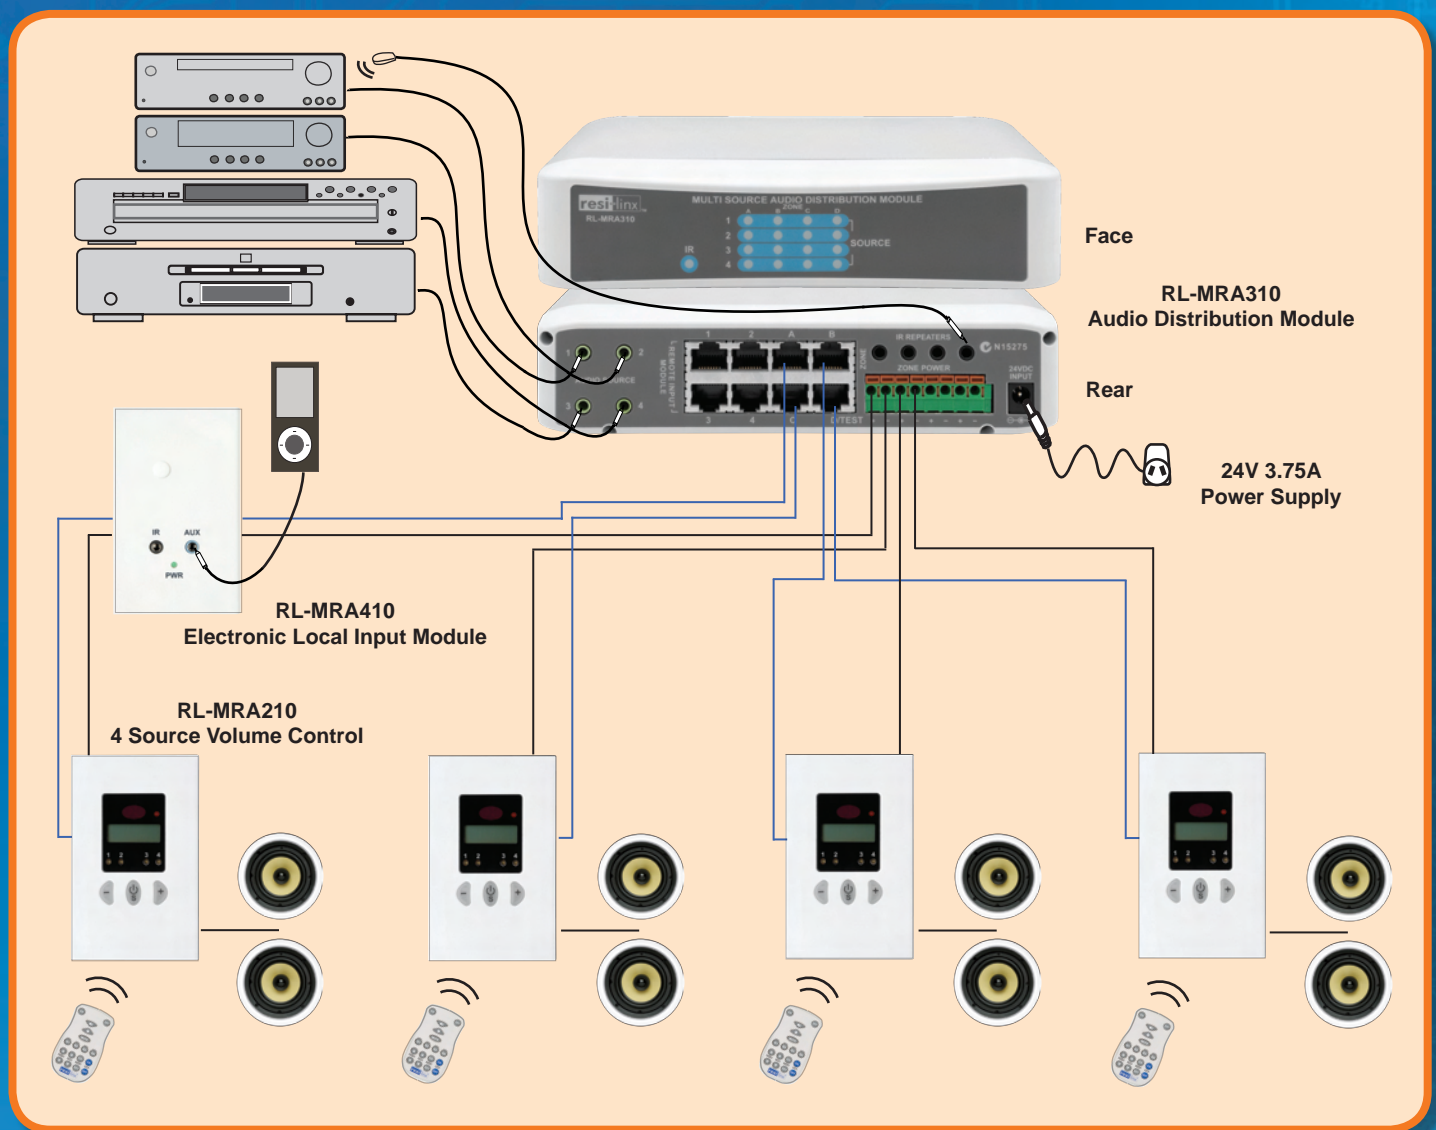

'linx-Audio'

Multi Room Audio System

- 4 Source, 4 Zone Distribution system
- 12W RMS per side Amplified Keypads
- Interchangeable Face Plates (silver and black)
- Electronic Local Input Module
- Remote / Global Input Module
- Kevlar In-Ceiling / In-Wall / Stereo speakers
- Quality Outdoor speakers