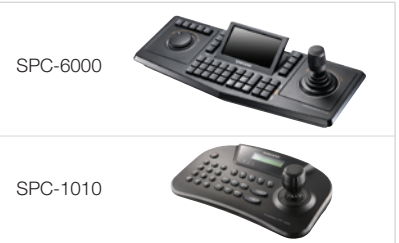

Controller (Option)