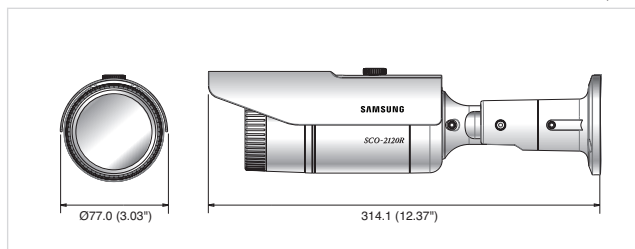

Dimensions

Unit : mm (inch)